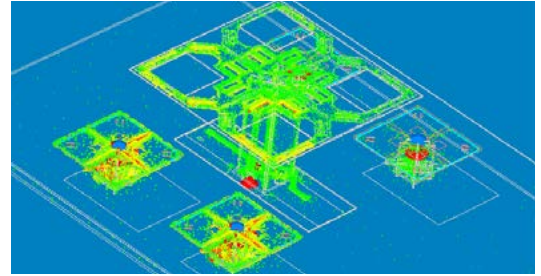

Your Utility Network Modernization Partner

Alpha Wireless designs antennas for utility private LTE networks. Our extensive portfolio includes dual-band and single-band antennas that are suitable for nearly any network configuration. The lead product in this family is our AW3874 dual-band panel antenna. It delivers high-performance 900 MHz and 3.5 GHz signals in one compact form factor.

Updating utility infrastructure is a challenge. Diverse networks, multiple operators and looming legislative pressures complicate matters. Yet modern digital infrastructure offers new use cases that greatly expand capabilities, improve security and increase reliability. The technical experts at Alpha Wireless have deep experience working with utilities. You can count on our technical experts to guide you through every phase of your network build.

Frequency Transparent Dipole Technology

The AW3874 delivers two signals of different frequencies with one antenna using our patent-pending Frequency Transparent Dipole Technology™ (FTDT). FTDT shields one frequency from another for excellent performance. Combining two frequencies on one antenna saves you on rent, installation and maintenance costs.

Private LTE

Private LTE gives you control over security, capacity and reliability. It also future-proofs your network. You can expand as demand grows and as technology changes. You no longer have to balance service levels between multiple networks, technologies and operators.

Multiple Use Cases, One Antenna

Using one antenna to carry 900 MHz and 3.5 GHz signals enables you to address multiple new and existing use cases at the lowest possible cost, for instance:

- SCADA
- Smart metering
- DA: Volt/VAR optimization
- Demand response management
- Video surveillance
- Drone monitoring
- Advanced fleet management
- Mobile workforce tracking